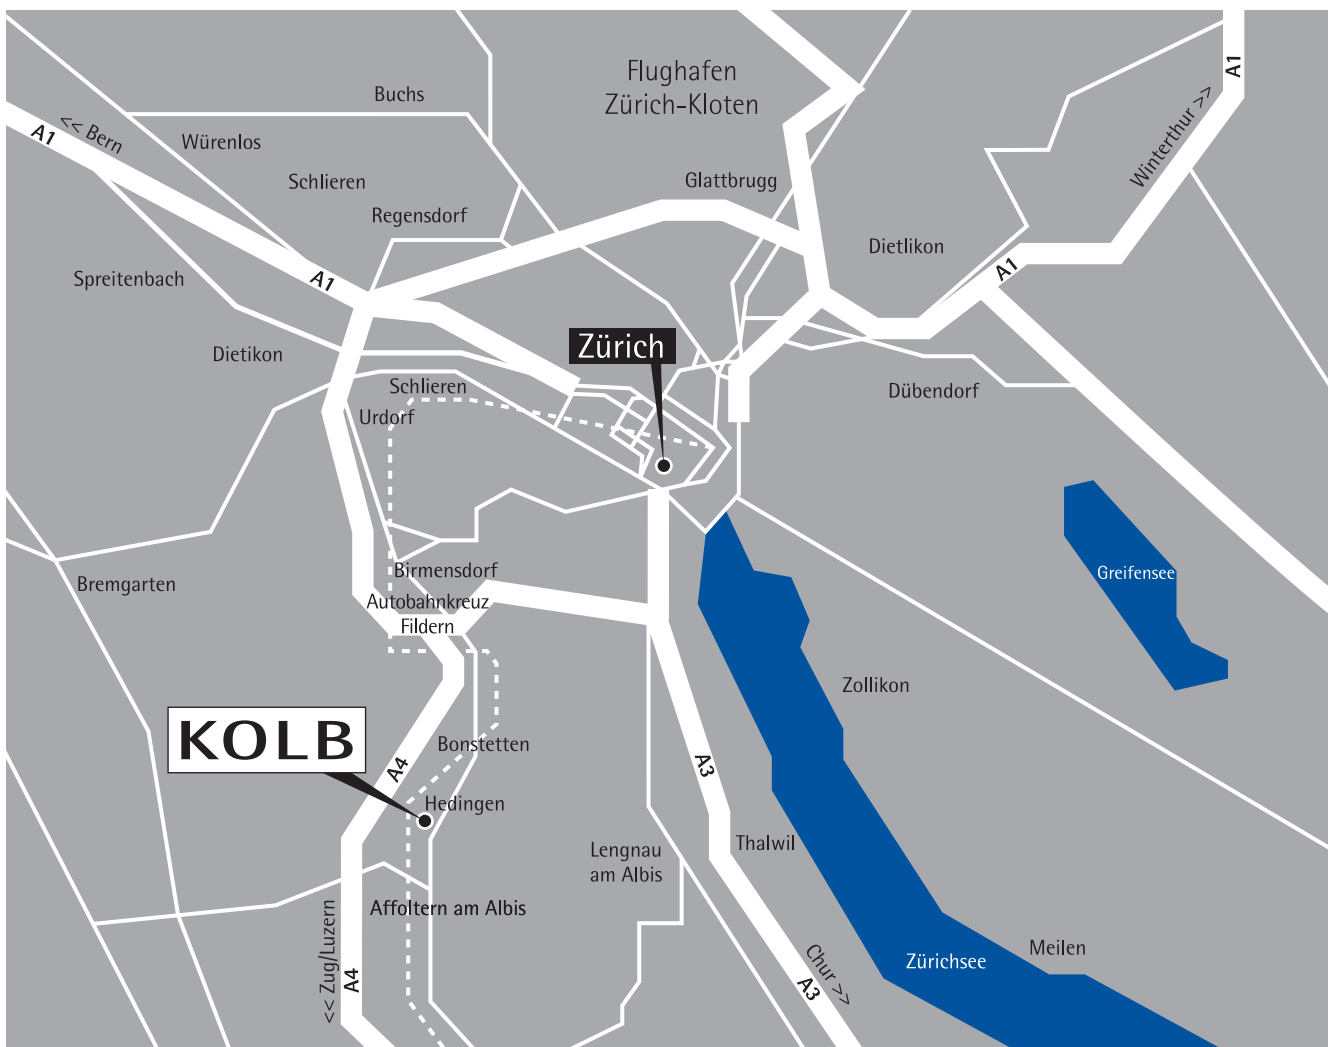

## How to find us:

### By car from airport Zurich:

- A51 direction Bern, Basel, Nordring-Zürich
- Go after the Gubrist tunnel on the left side direction Luzern A4 (Westumfahrung)
- Leave A4 in Bonstetten/Wettwil and follow Luzern until the traffic light before entering Hedingen.
- On the traffic light turn right into Maienbrunnenstrasse and follow the street until you reach Kolb at the right side.

### By train from Zurich main station:

- Take **S9 Affoltern a/A, Zug** line (lower level, track 21 or 22) departure time 04 and 34 minutes after every hour.
- Take **S15 Affoltern a/A** line (lower level, track 21 or 22) departure time 22 and 52 minutes after every hour. travelling time about 25 minutes
- In Hedingen, on the opposite site to the station building, follow the «Industriezone» sign (five minutes walking distance)